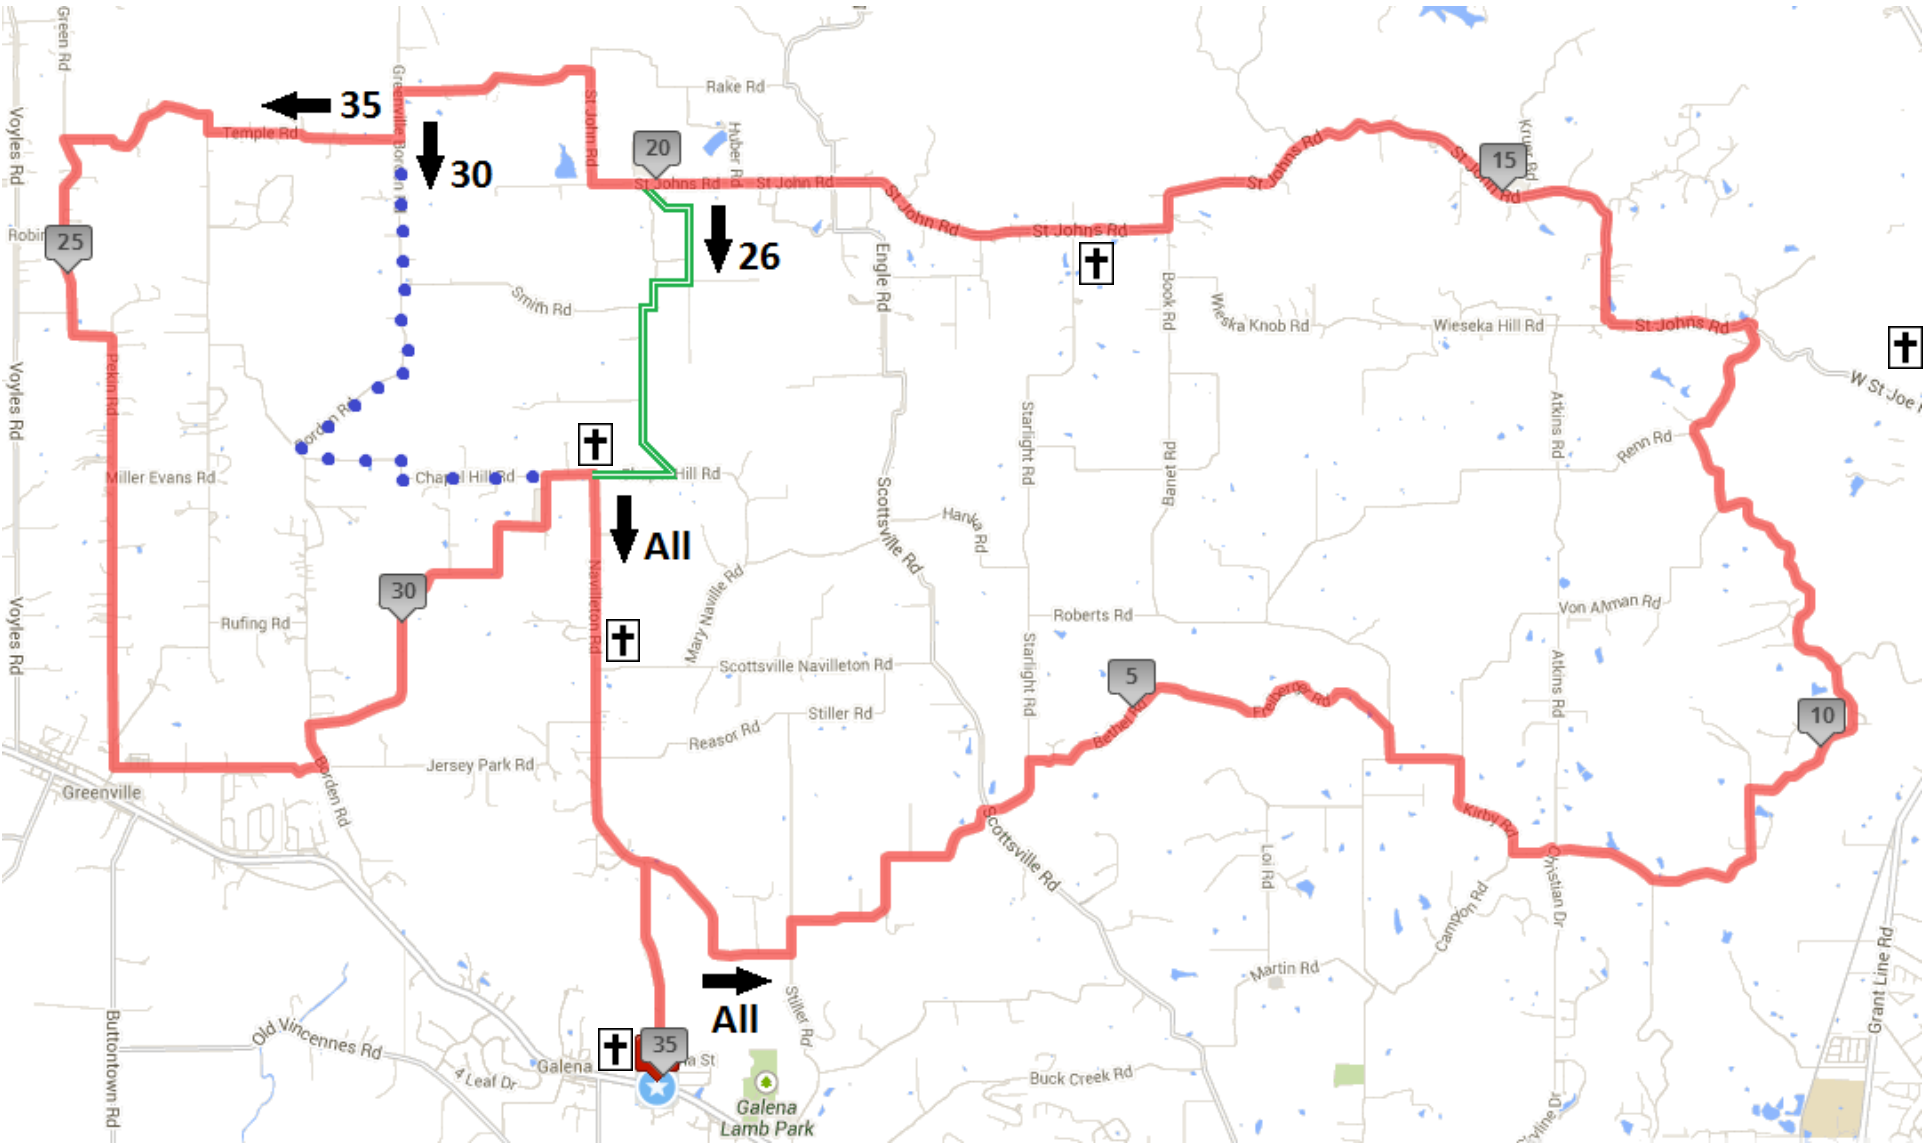

Faithpoint 26-30-35 (Start at Faithpoint Church, Hwy 150 & Navilleton Road)

Faithpoint: All Routes Start Together

0.0	L	Navilleton
1.1	R	Phillip Schmidt
2.2	L	Stiller
2.4	R	Fertig Creek
3.7	S	"X" Scottsville to Starlight - TRAFFIC
4.2	R	Bethel Freiburger
6.6	R	Banet
6.7	L	Pete Andres
7.0	R	Kirby
7.7	L	Campion
7.9	R L	Moser Knob / N. Skyline (Yes, go up the hill.)
8.5	L	N. Skyline
13.0	L	St. Johns - CAUTION Blind Intersection
13.7	R	St. Johns
17.2	R	St. Johns

26 Mile Route (#2262)

<http://ridewithgps.com/routes/7189437>

20.0	L	Louis Smith
21.0	L	Louis Smith
21.8	R	Chapel Hill
22.2	L	Navilleton
24.4	R	Navilleton
25.7	R	Parking Lot / End

30 Mile Route (#2292)

<http://ridewithgps.com/routes/7189377>

20.0	S	St. Johns
20.3	R	St. Johns
20.9	L	St. Johns
22.0	L	Greenville-Borden
24.1	L	Miller
24.2	L	Chapel Hill
25.9	R	Navilleton
28.0	R	Navilleton
29.2	R	Parking Lot / End

35 Mile Route (#2350)

<http://ridewithgps.com/routes/6543863>

Choose Route →