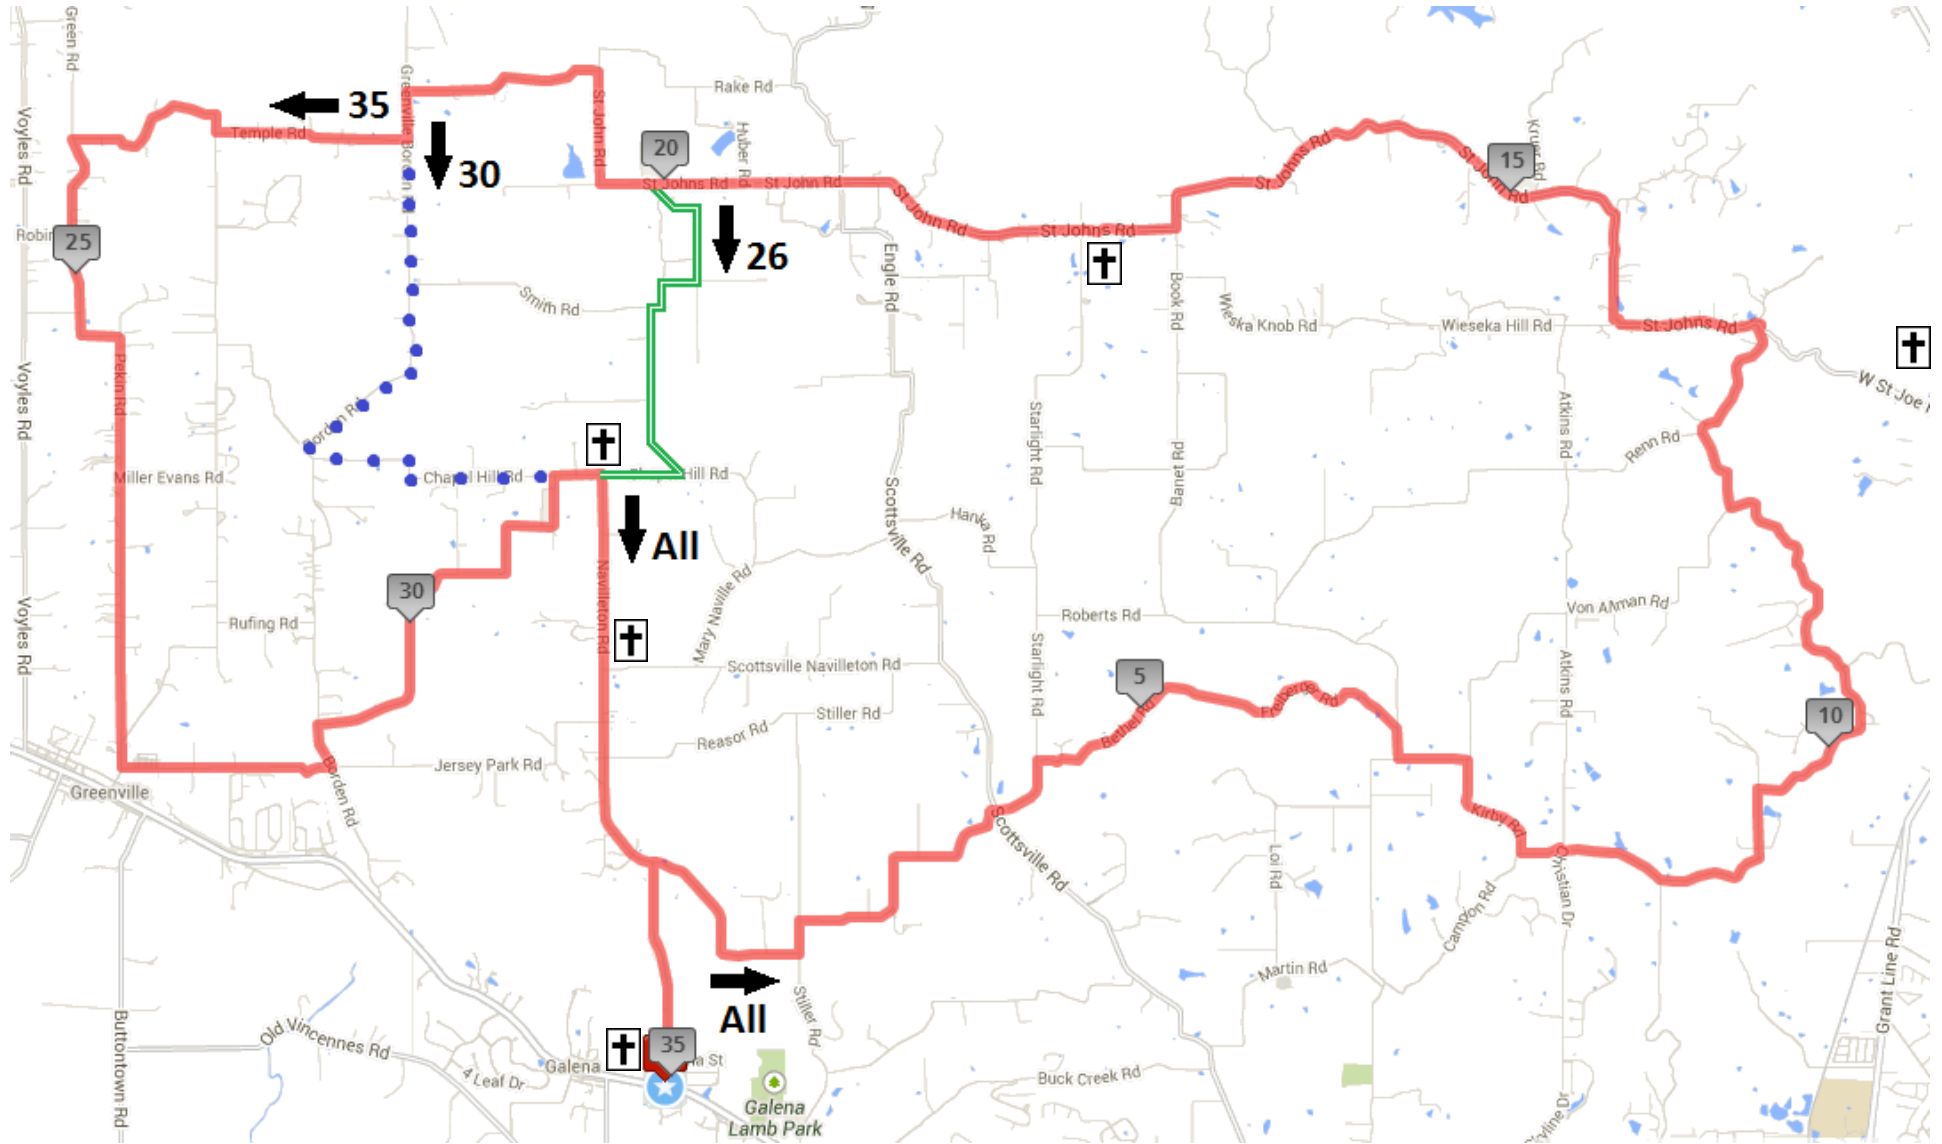

Faithpoint 26-30-35 (Start at Faithpoint Church, Hwy 150 & Navilleton Road)

Faithpoint: All Routes Start Together

0.0	L	Navilleton
1.1	R	Phillip Schmidt
2.2	L	Stiller
2.4	R	Fertig Creek
3.7	S	"X" Scottsville to Starlight - TRAFFIC
4.2	R	Bethel Freiburger
6.6	R	Banet
6.7	L	Pete Andres
7.0	R	Kirby
7.7	L	Campion
7.9	R L	Moser Knob / N. Skyline (Yes, go up the hill.)
8.5	L	N. Skyline
13.0	L	St. Johns - CAUTION Blind Intersection
13.7	R	St. Johns
17.2	R	St. Johns

26 Mile Route (#2262)

<http://ridewithgps.com/routes/7189437>

20.0	L	Louis Smith
21.0	L	Louis Smith
21.8	R	Chapel Hill
22.2	L	Navilleton
24.4	R	Navilleton
25.7	R	Parking Lot / End

30 Mile Route (#2292)

<http://ridewithgps.com/routes/7189377>

20.0	S	St. Johns
20.3	R	St. Johns
20.9	L	St. Johns
22.0	L	Greenville-Borden
24.1	L	Miller
24.2	L	Chapel Hill
25.9	R	Navilleton
28.0	R	Navilleton
29.2	R	Parking Lot / End

35 Mile Route (#2350)

<http://ridewithgps.com/routes/6543863>

Choose Route →